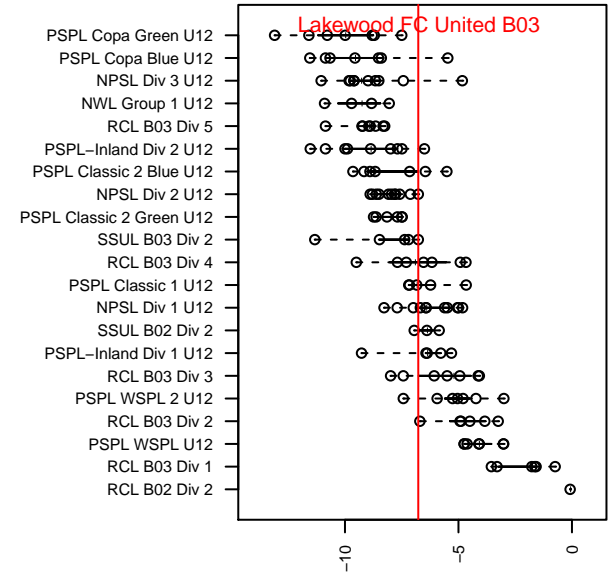

Lakewood FC United B03

Lakewood, WA
B03 total strength=572
attack=0.74 defense=0.28
fall league = SSUL B03 Div 2

alt names used:
Lakewood United
Lakewood United

Venues played:
2015 Xtreme Cup BU12 Silver
2015 SSUL B03 Div 2

**attack and defense variance (black dot)
relative to other teams
and top 10 in region**

**attack and defense rating
relative to others at age
and all opponents in last 13 months**

Performance relative to 13 month average

Performance relative to 13 month average

date	home		away		venue	pred.home	pred.away
2015-11-14	Lakewood FC United B03	4	Highlands SC Team McLaughlin B02	0	2015 SSUL B03 Div 2	3.12	1.57
2015-11-07	FWFC Bulldogs B03	1	Lakewood FC United B03	4	2015 SSUL B03 Div 2	1.54	4.41
2015-10-31	Harbor Eagles B03	1	Lakewood FC United B03	2	2015 SSUL B03 Div 2	1.91	2.74
2015-10-18	Lakewood FC United B03	7	FWFC Bulldogs B03	2	2015 SSUL B03 Div 2	4.41	1.54
2015-10-17	Lakewood FC United B03	8	South Tacoma United Holanda B04	1	2015 SSUL B03 Div 2	5.36	1.12
2015-10-10	Lakewood FC United B03	4	HSC Rebano B03	1	2015 SSUL B03 Div 2	2.91	2.29
2015-09-26	Highlands SC Team McLaughlin B02	2	Lakewood FC United B03	3	2015 SSUL B03 Div 2	1.57	3.12
2015-09-19	HSC Rebano B03	2	Lakewood FC United B03	3	2015 SSUL B03 Div 2	2.29	2.91
2015-09-12	Lakewood FC United B03	9	CFSC B03	1	2015 SSUL B03 Div 2	9.46	0.49
2015-08-22	Lakewood FC United B03	1	RSA Elite B03	4	2015 Xtreme Cup BU12 Silver	2.58	2.09
2015-08-22	NSC Galaxy B03	6	Lakewood FC United B03	0	2015 Xtreme Cup BU12 Silver	3.94	1.21
2015-08-21	Kent City White B03	2	Lakewood FC United B03	1	2015 Xtreme Cup BU12 Silver	2.65	3.75