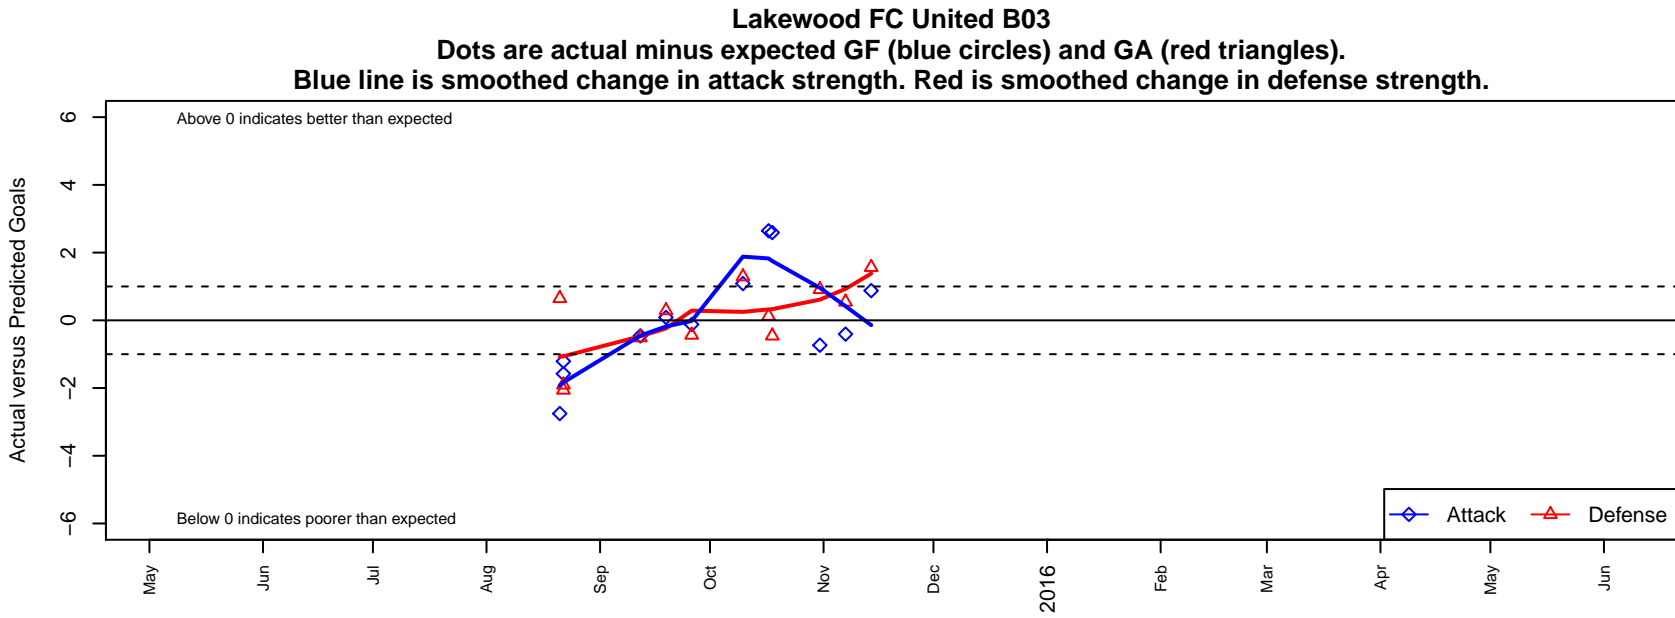

Lakewood FC United B03

Lakewood, WA
B03 total strength=572
attack=0.74 defense=0.28
fall league = SSUL B03 Div 2

alt names used:
Lakewood United
Lakewood United

Venues played:
2015 Xtreme Cup BU12 Silver
2015 SSUL B03 Div 2

**attack and defense variance (black dot)
relative to other teams
and top 10 in region**

**attack and defense rating
relative to others at age
and all opponents in last 13 months**

Performance relative to 13 month average